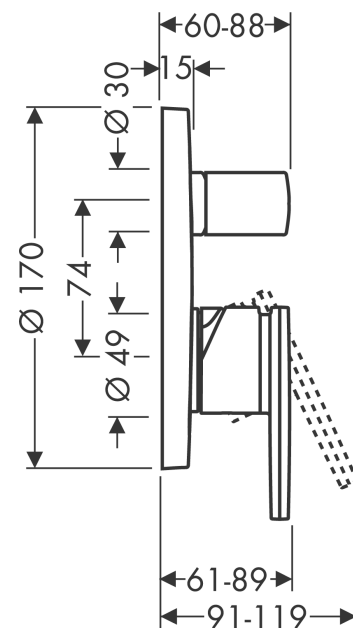

AXOR Citterio
Single lever bath mixer for concealed installation with lever handle
 Surfaces: **Chrome** Article Number: **39455000**

Description

product features

- connection type: basic set
- ceramic cartridge
- min. operating pressure: 1 bar
- max. operating pressure: 10 bar
- temperature limitation adjustable
- with automatic resetting
- with silencer
- suitable for continuous flow water heaters

Product image

Scale drawing

Flowchart